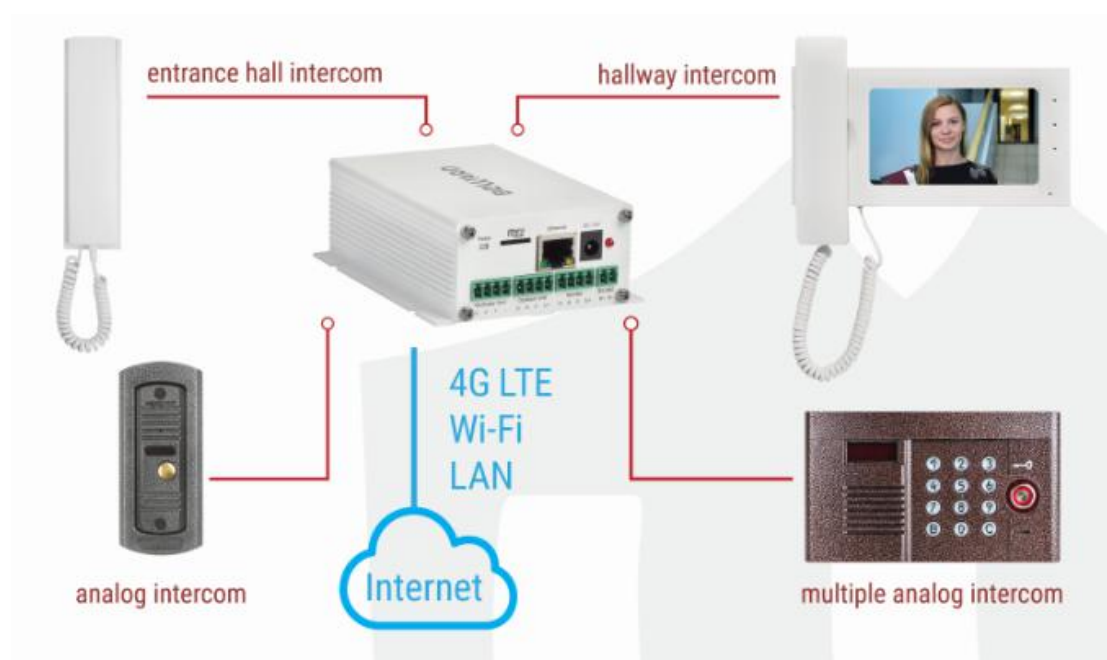

DK103M Series SIP IP Converter Box

- The Beward IP portal DK103M allows use an 4 wires analog video door station as a SIP Video Intercom
- You can control the access from any PC(windows OS) or from any smart phone(Android OS).
- DK103 supports SIP standard 2.0
- Free professional software for management and Android/IOS mobile apps.
- Therefore it is possible to take the call and open the door in the tone mode with any conventional cell phone or any landline phone.

Features

- Resolution:960x576, 720x576, 704x576
- Compression: H.264BP/MP,MJPEG
- Real time video
- 1 Ethernet-port 0/100 Mbps
- Optional: Buil in Wi-Fi module
- USB port for4G/3G modem connection
- Pre-installed micro SDHC memory card (8 GB)

Model:DK103M

Model:DK103MW (WiFi)

- RS485, 12V DC
- Analog intercom connection
- Analog monitor connection
- SIP standard 2.0 supported
- MicroSDHC support (up to 32 GB)
- Multiple clients simultaneous access
- Onvif standard 2.4.1 version supported

Connection DHCP, static IP address

Security Multi-level, access with password protection

Users up to 3 accounts

4 g USB 2.0 module

Data port RS-485

Storage support for microSDHC cards (up to 32 GB)

The number of SIP-accounts 2